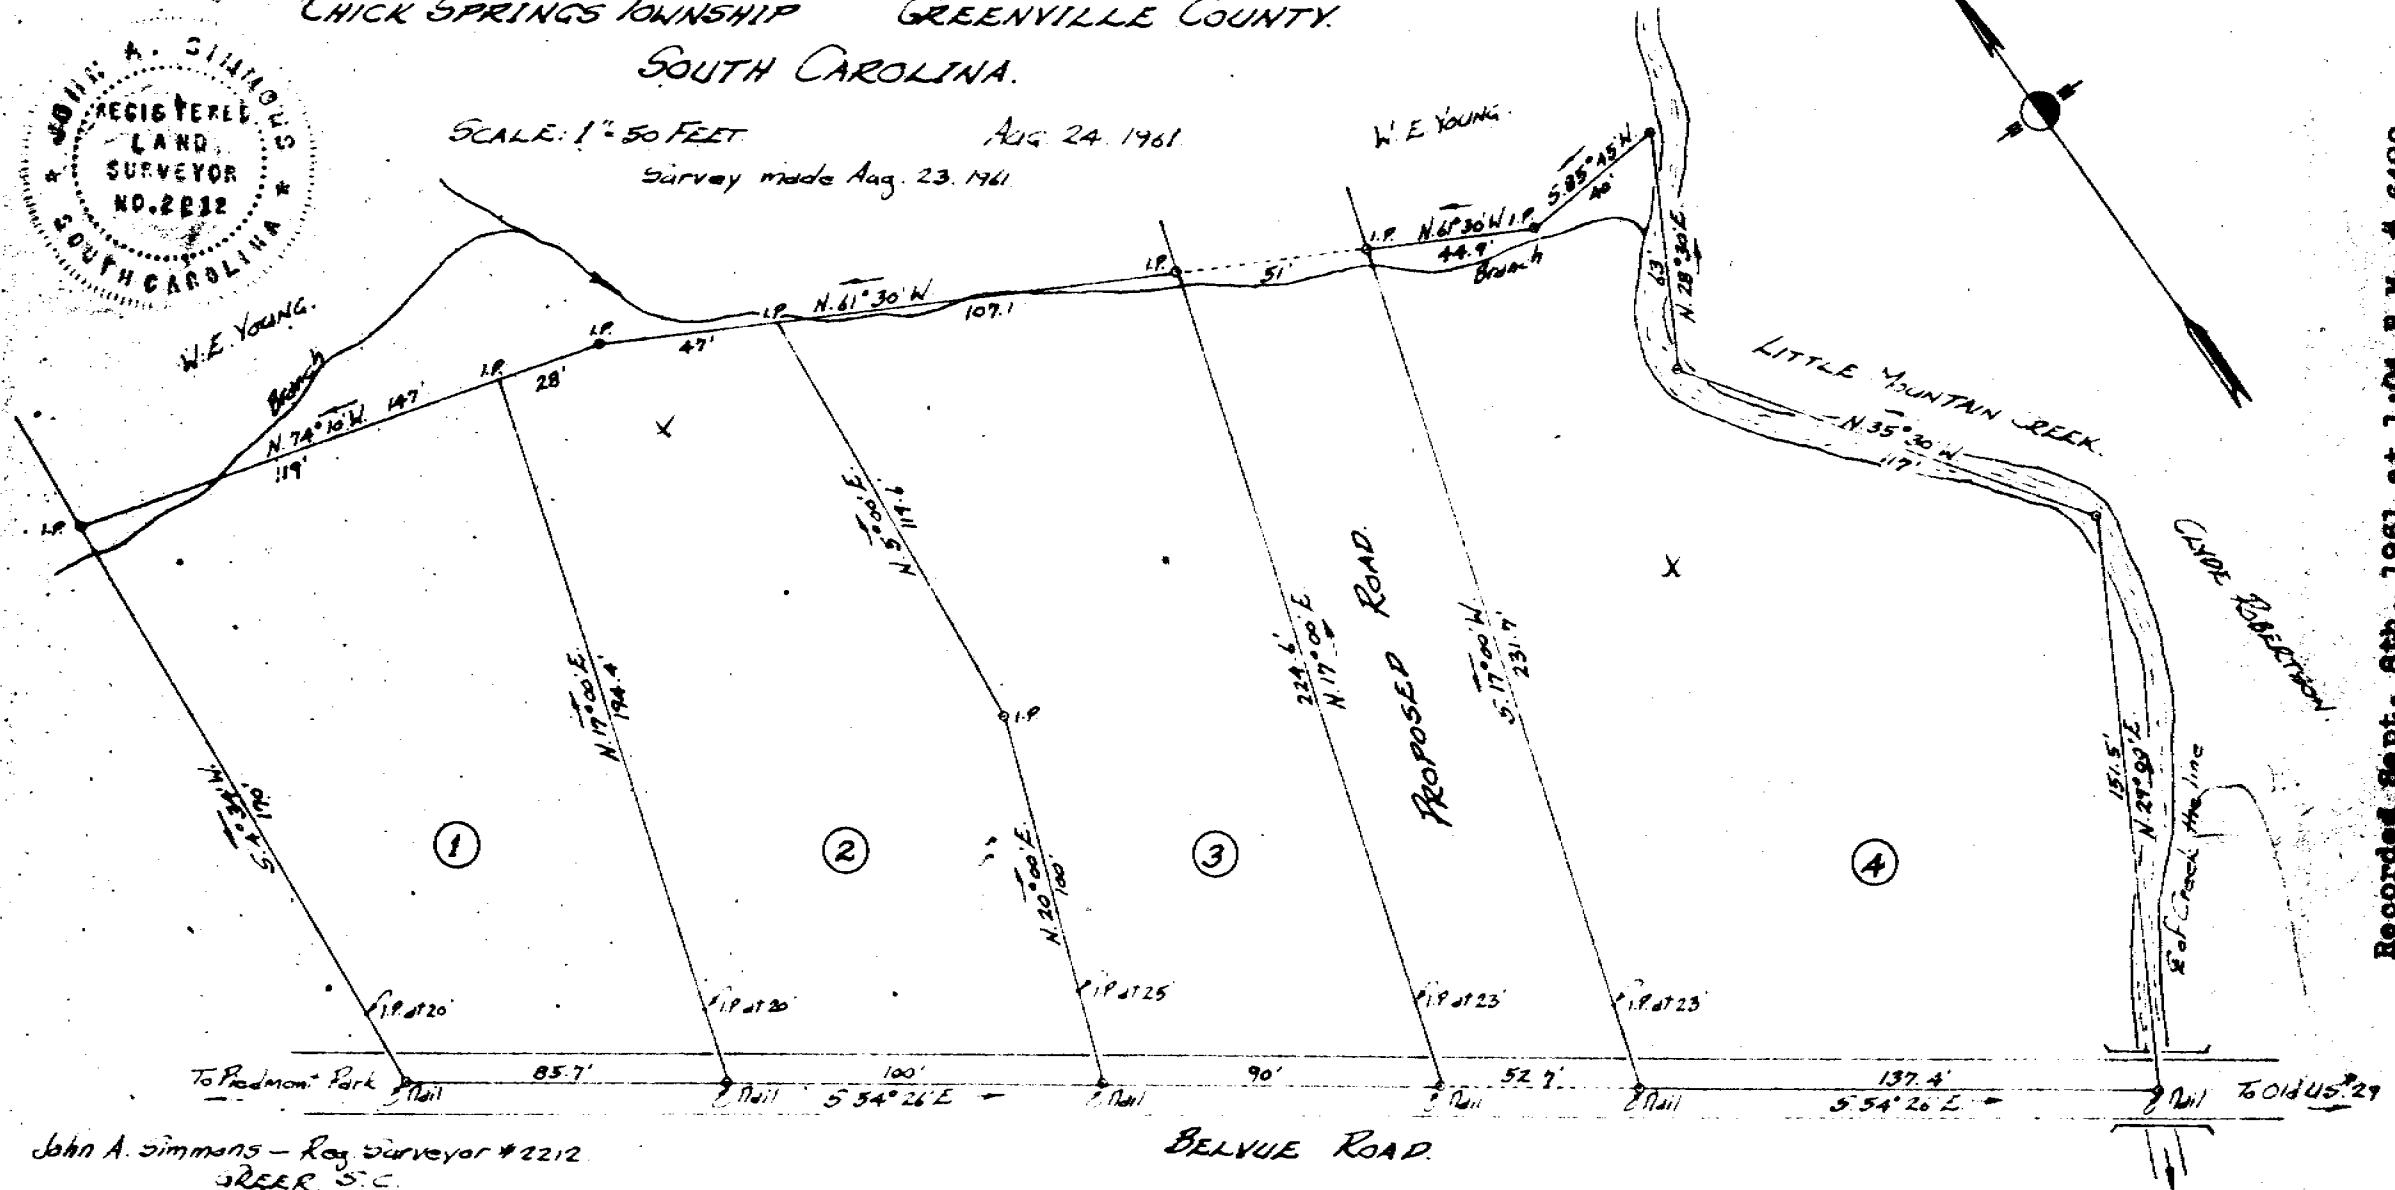

SEP 8 1 04 PM 1961

PROPERTY OF
W.E. YOUNG.

100 Picture

SEP 8 1961

6420

Located approx 1 mile S.E. of Piedmont Park.

CHICK SPRINGS TOWNSHIP GREENVILLE COUNTY.
SOUTH CAROLINA.

SCALE: 1" = 50 FEET

AUG 24, 1961

Survey made Aug. 23, 1961

Recorded Sept. 8th, 1961 at 1:04 P.M. # 6420

John A. Simmons - Reg. Surveyor #2212
GREEN, S.C.

BELVUE ROAD.

W-W-1ST